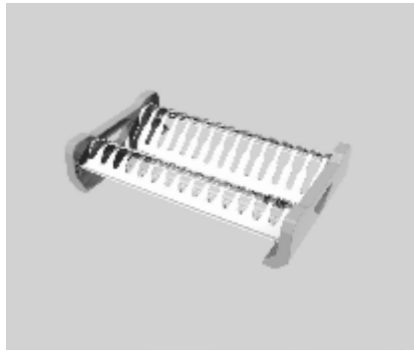

Q1.01.101 | Baskets | Ht. : 570 mm | Rs. 14499
Q1.01.101F | Frame & Runner | Ht. : 570 mm | Rs. 14499

Satin Silent Basket

S4.01.101 | 450mm-6" | 414x500x105 | Rs. 6129
S4.01.201 | 600mm-6" | 564x500x150 | Rs. 7479
S4.01.301 | 900mm-6" | 864x500x150 | Rs. 9099
S4.01.102 | 450mm-6" | 414x500x105 | Door Mounted | Rs. 4689
S4.01.202 | 600mm-6" | 564x500x150 | Door Mounted | Rs. 5319
S4.01.302 | 900mm-6" | 864x500x150 | Door Mounted | Rs. 6939
S4.00.100 | Silent Full Extn. Concealed Slider | 500mm | Rs. 2079

Satin Glory Shelf Unit
w/4 Baskets

S3.03.101 | Baskets | 450 mm | Rs. 8019
S3.03.101F | Frame & Runner | 450 mm | Rs. 7092
S3.03.102 | Baskets | 600 mm | Rs. 10359
S3.03.102F | Frame & Runner | 600 mm | Rs. 8289

Satin series

Satin Silent Cutlery Basket

- S4.04.101 | 450 mm | 414x500x100 mm | Rs. 8019
- S4.04.201 | 600 mm | 564x500x100 mm | Rs. 9549
- S4.04.301 | 900 mm | 864x500x100 mm | Rs. 11799
- S4.00.100 | Silent Concealed Slider | 500mm | Rs. 2079

Plate Holder
for Satin Drawer

- S4.05.102 | Plate Holder | 500 mm D | Rs. 1719

Bowl Holder
for Satin Drawer

- S4.05.103 | Bowl Holder | 500 mm D | Rs. 1719

Satin Silent Bottle Pull Out
Baskets 150/200 mm

- S5.01.101 | 150mm-2 Shelves | 110x500x480 mm | Rs. 4689
- S5.01.102 | 150mm-3 Shelves | 110x500x480 mm | Rs. 5769
- S5.01.103 | 200mm-2 Shelves | 154x500x480 mm | Rs. 5229
- S5.01.104 | 200mm-3 Shelves | 154x500x480 mm | Rs. 6489
- S5.00.100 | Silent Bottom Concealed Slider-500mm | Rs. 2079