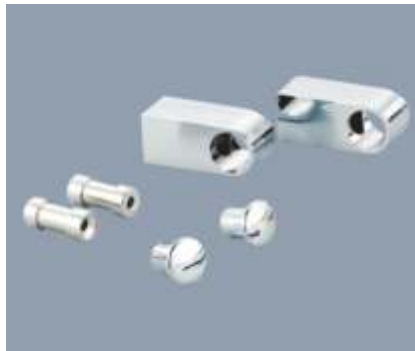

G1.01.301 | 8 litres | 240 x 270 mm | Rs. 2529

Pull Out Waste Bin Plastic
Double with Telescopic Sliders (Door Mounted)

G3.01.101 | 22 litres | 442 x 260 x 380 mm | Rs. 8469

Railing Systems (Stainless)

Stainless Steel Rod

H1.01.101 | 600 mm | Rs. 369
H1.01.102 | 900 mm | Rs. 599
H1.01.103 | 1200 mm | Rs. 769

Tube Holder Kit for Rods

H2.01.102 | 47 mm | Rs. 699

S-Hook Kit

H4.01.101 | 4 Pcs/Set | Rs. 299

Spice Vessel

5 pcs. Set